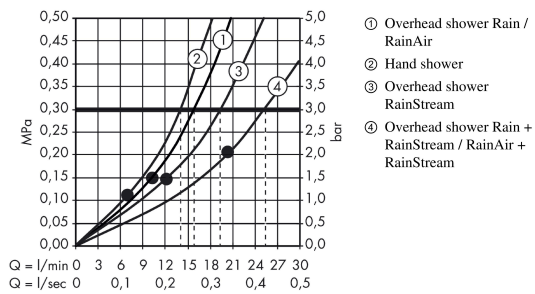

Raindance Select E
Showerpipe 300 3jet with ShowerTablet Select 300
 Surfaces: **Chrome** Article Number: **27127000**

Description

product features

- consists of: overhead shower, hand shower, shower thermostat, shower hose, shower holder, shower bar
- overhead shower Raindance Select E 300 3jet
- shower head size overhead shower: 300 x 190 mm
- spray type overhead shower: RainAir, Rain, RainStream
- convenient diversion via Select button
- spray disc surface in two variants: chrome or white
- spray type hand shower: RainAir, Rain, Whirl
- shelf made of safety glass
- surface of the shelf at color variant -000 = mirror glass, at color variant -400 = white glass
- maximum flow rate at 3 bar: 19 l/min
- flow rate RainAir spray (at 3 bar): 16 l/min
- flow rate Rain spray (at 3 bar): 16 l/min
- flow rate RainStream spray (at 3 bar): 19 l/min
- minimum flow pressure: 2 bar
- operating pressure: min. 2 bar/max. 10 bar
- bar width: 40 mm
- shower arm length overhead shower: 380 mm
- CoolContact thermostat: Prevents the housing from heating up, making showering even safer
- thermostat ShowerTablet Select 300
- isolated water conduction
- safety lock at 40° C
- adjustable hot water limitation
- convenient diversion via Select button
- mounting type: exposed installation
- connection dimension DN15
- connection thread G ½
- centre distance 150 ± 12 mm
- in case of installation on existing G ¾ connections, adaptor no.02026000 must be used

Technology

Raindance Select E
Showerpipe 300 3jet with ShowerTablet Select 300
 Surfaces: **Chrome** Article Number: **27127000**

Product image

Scale drawing

Flowchart

Raindance Select E
Showerpipe 300 3jet with ShowerTablet Select 300
 Surfaces: **Chrome** Article Number: **27127000**