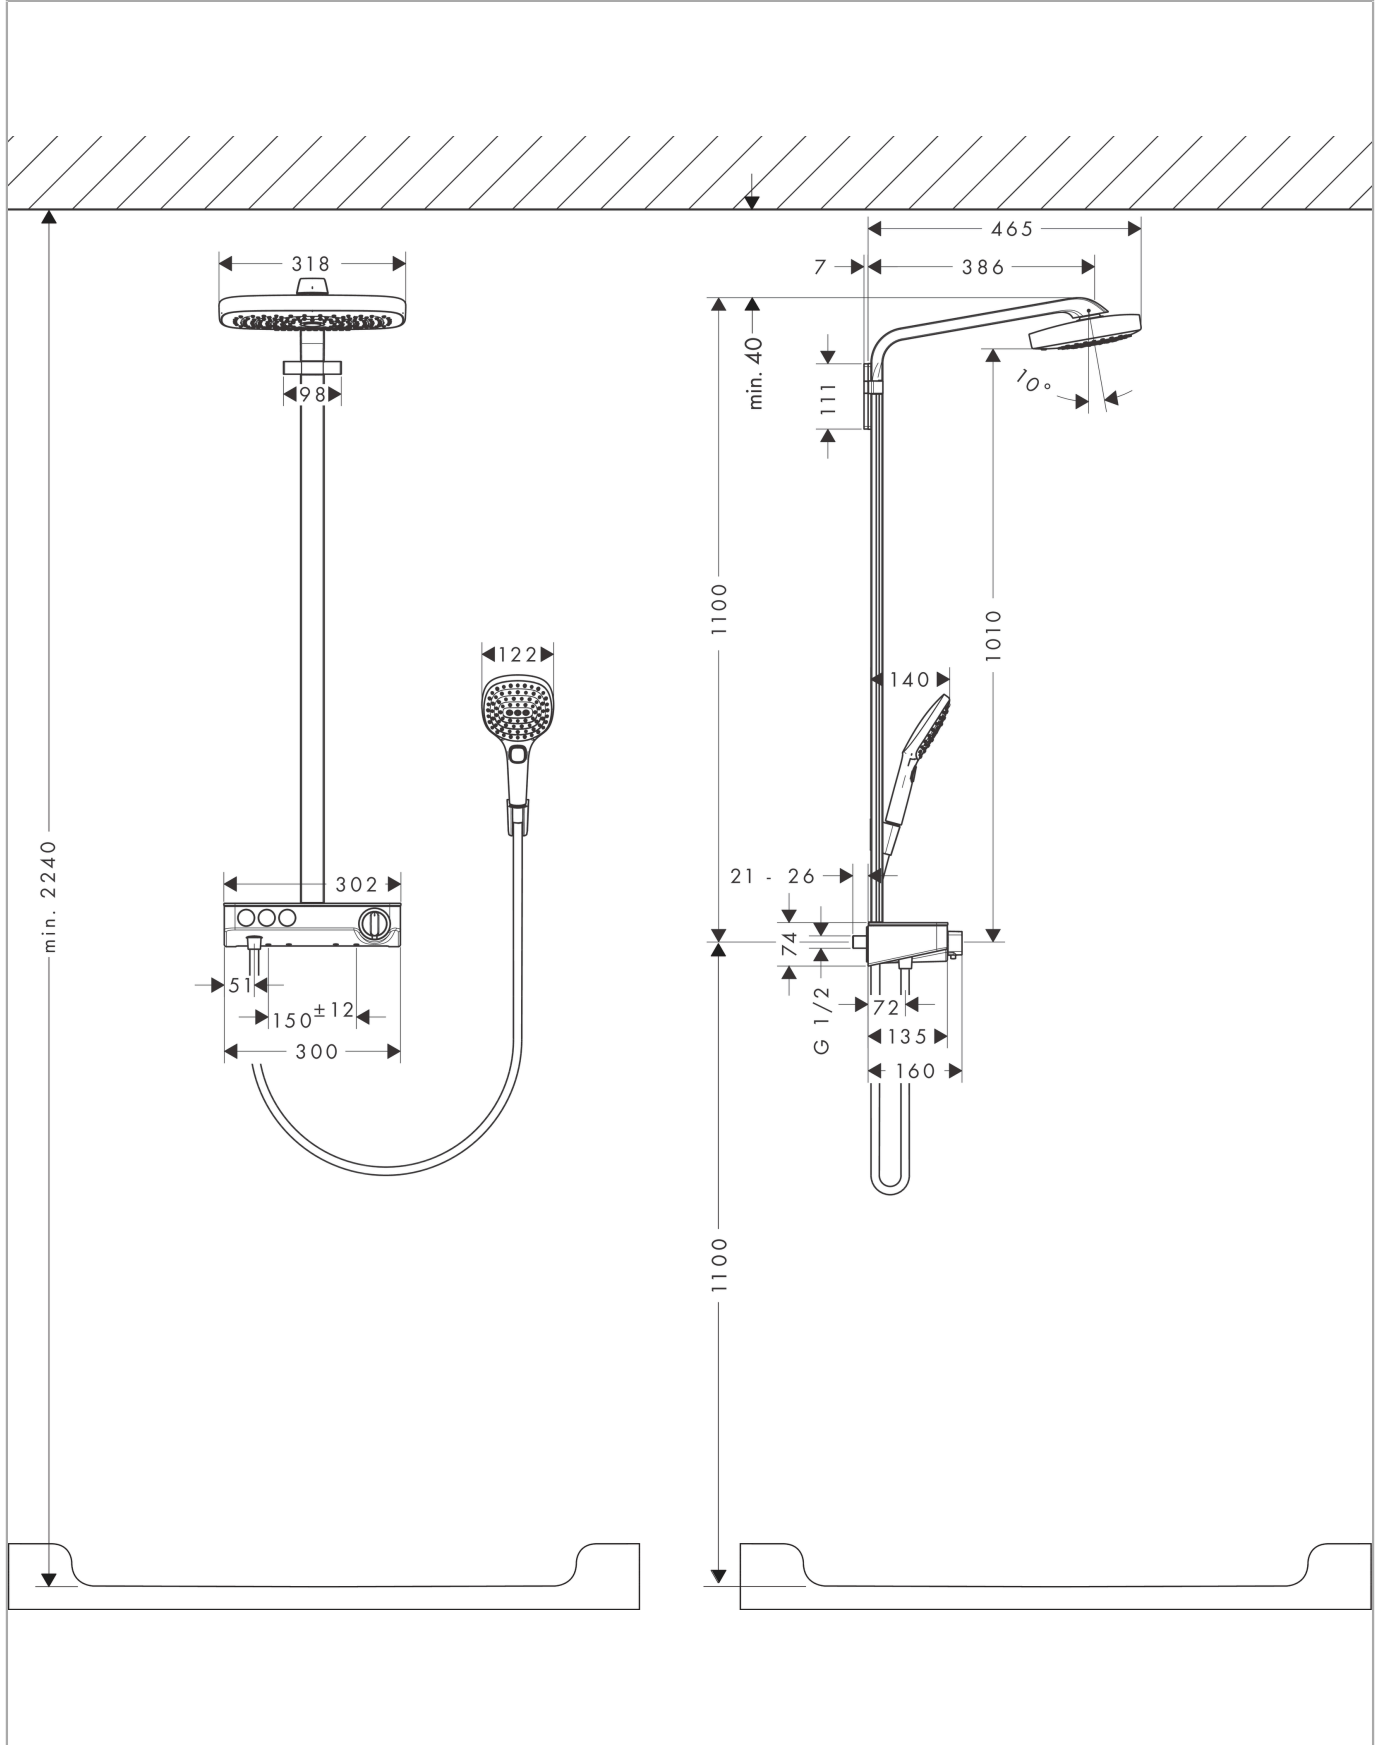

Raindance Select E
Showerpipe 300 3jet with ShowerTablet Select 300
Surfaces: **Chrome** Article Number: **27127000**

Installation examples